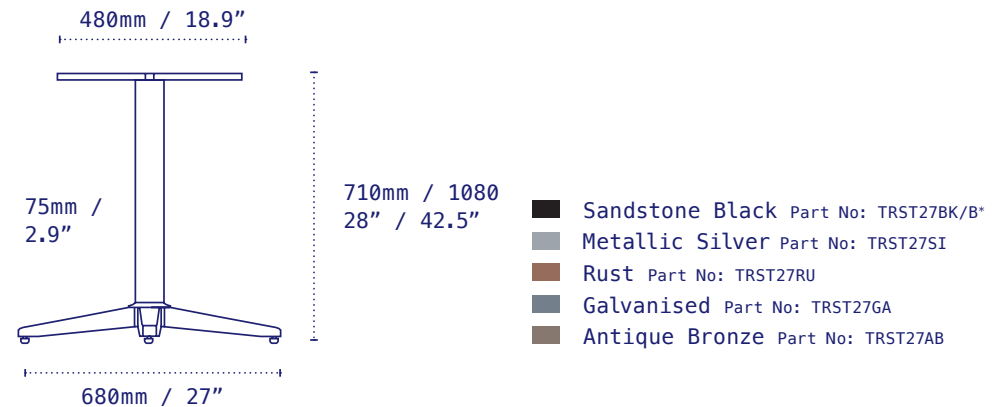

Model	Trail
Part Number	TRST22
Material	Zinc plated, powder coated steel
Base Diameter	560mm - 22"
Style	Dining height / Bar height
Height excl. Table Top	710mm - 28" / 1080mm - 42.5"
Column	75mm - 2.9"
Top Plate	Fixed
Gross Weight (GW)	5.7kg - 12.5lbs
Net Weight (NW)	6.9kg - 15.2lbs
Carton Measurement	600 x 520 x 100mm - 23.6 x 20.5 x 4"
Max Recommended Top Size	760mm - 30" Dining / 600mm - 24" Bar

Trail 27

The NOROCK 'Trail' table base exemplifies modern simplicity. The linear, clean design and concealed componentry complement a robust construction for use in any setting. Custom colours available.

Model	Trail
Part Number	TRST27
Material	Zinc plated, powder coated steel
Base Diameter	680mm - 27"
Style	Dining height / Bar height
Height excl. Table Top	710mm - 28" / 1080mm - 42.5"
Column	75mm - 2.9"
Top Plate	Fixed
Gross Weight (GW)	7.2kg - 15.8lbs
Net Weight (NW)	6kg - 13.2lbs
Carton Measurement	600 x 600 x 100mm - 23.6 x 23.6 x 4"
Max Recommended Top Size	860mm - 34" Dining / 760mm - 30" Bar

Model	Trail
Part Number	TRST30
Material	Zinc plated, powder coated steel
Base Diameter	760mm - 30"
Style	Dining height / Bar height
Height excl. Table Top	710mm - 28" / 1080mm - 42.5"
Column	75mm - 2.9"
Top Plate	Fixed
Gross Weight (GW)	6.2kg - 13.6lbs
Net Weight (NW)	7.4kg - 16.3lbs
Carton Measurement	670 x 600 x 100mm - 25.4 x 23.6 x 4"
Max Recommended Top Size	1000mm - 40" Dining / 860mm - 34" Bar