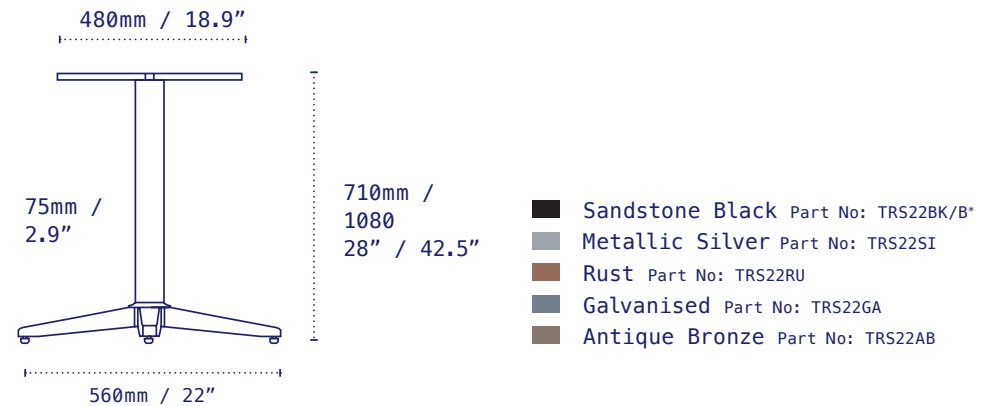

**Mastering
stabilising
technology for
over 25 years.**

**Instant
stabilisation**

Trail 22

The NOROCK 'Trail' table base exemplifies modern simplicity. The linear, clean design and concealed componentry complement a robust construction for use in any setting. Custom colours available.

Model	Trail
Part Number	TRST22
Material	Zinc plated, powder coated steel
Base Diameter	560mm - 22"
Style	Dining height / Bar height
Height excl. Table Top	710mm - 28" / 1080mm - 42.5"
Column	75mm - 2.9"
Top Plate	Fixed
Gross Weight (GW)	5.7kg - 12.5lbs
Net Weight (NW)	6.9kg - 15.2lbs
Carton Measurement	600 x 520 x 100mm - 23.6 x 20.5 x 4"
Max Recommended Top Size	760mm - 30" Dining / 600mm - 24" Bar

Model	Trail
Part Number	TRST27
Material	Zinc plated, powder coated steel
Base Diameter	680mm - 27"
Style	Dining height / Bar height
Height excl. Table Top	710mm - 28" / 1080mm - 42.5"
Column	75mm - 2.9"
Top Plate	Fixed
Gross Weight (GW)	7.2kg - 15.8lbs
Net Weight (NW)	6kg - 13.2lbs
Carton Measurement	600 x 600 x 100mm - 23.6 x 23.6 x 4"
Max Recommended Top Size	860mm - 34" Dining / 760mm - 30" Bar

Model	Trail
Part Number	TRST30
Material	Zinc plated, powder coated steel
Base Diameter	760mm - 30"
Style	Dining height / Bar height
Height excl. Table Top	710mm - 28" / 1080mm - 42.5"
Column	75mm - 2.9"
Top Plate	Fixed
Gross Weight (GW)	6.2kg - 13.6lbs
Net Weight (NW)	7.4kg - 16.3lbs
Carton Measurement	670 x 600 x 100mm - 25.4 x 23.6 x 4"
Max Recommended Top Size	1000mm - 40" Dining / 860mm - 34" Bar