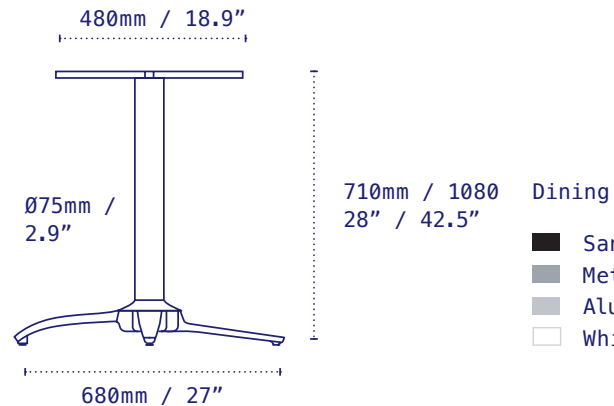

# Terrace

Interweaving features from the 'Avenue' and 'Esplanade', the NOROCK 'Terrace' table base is designed for limited storage capacities. Functional and award-winning, the 'Terrace' hallmark is its iconic nesting feature. Simply fold, then nest. Custom colours available.

Model	Terrace
Part Number	TCAL27
Material	Aluminium
Base Diameter	680mm - 27"
Style	Dining height / Bar high
Height excl. Table Top	710mm - 28" / 1080mm - 42.5"
Column	Ø75mm - 2.9"
Top Plate	Fixed
Gross Weight (GW)	6.6kg - 14.55lbs
Net Weight (NW)	5.4kg - 11.90lbs
Carton Measurement	600 x 600 x 100mm - 23.6 x 23.6 x 4"
Max Recommended Top Size	900mm 35.5" Dining / 700mm 27.5" Bar